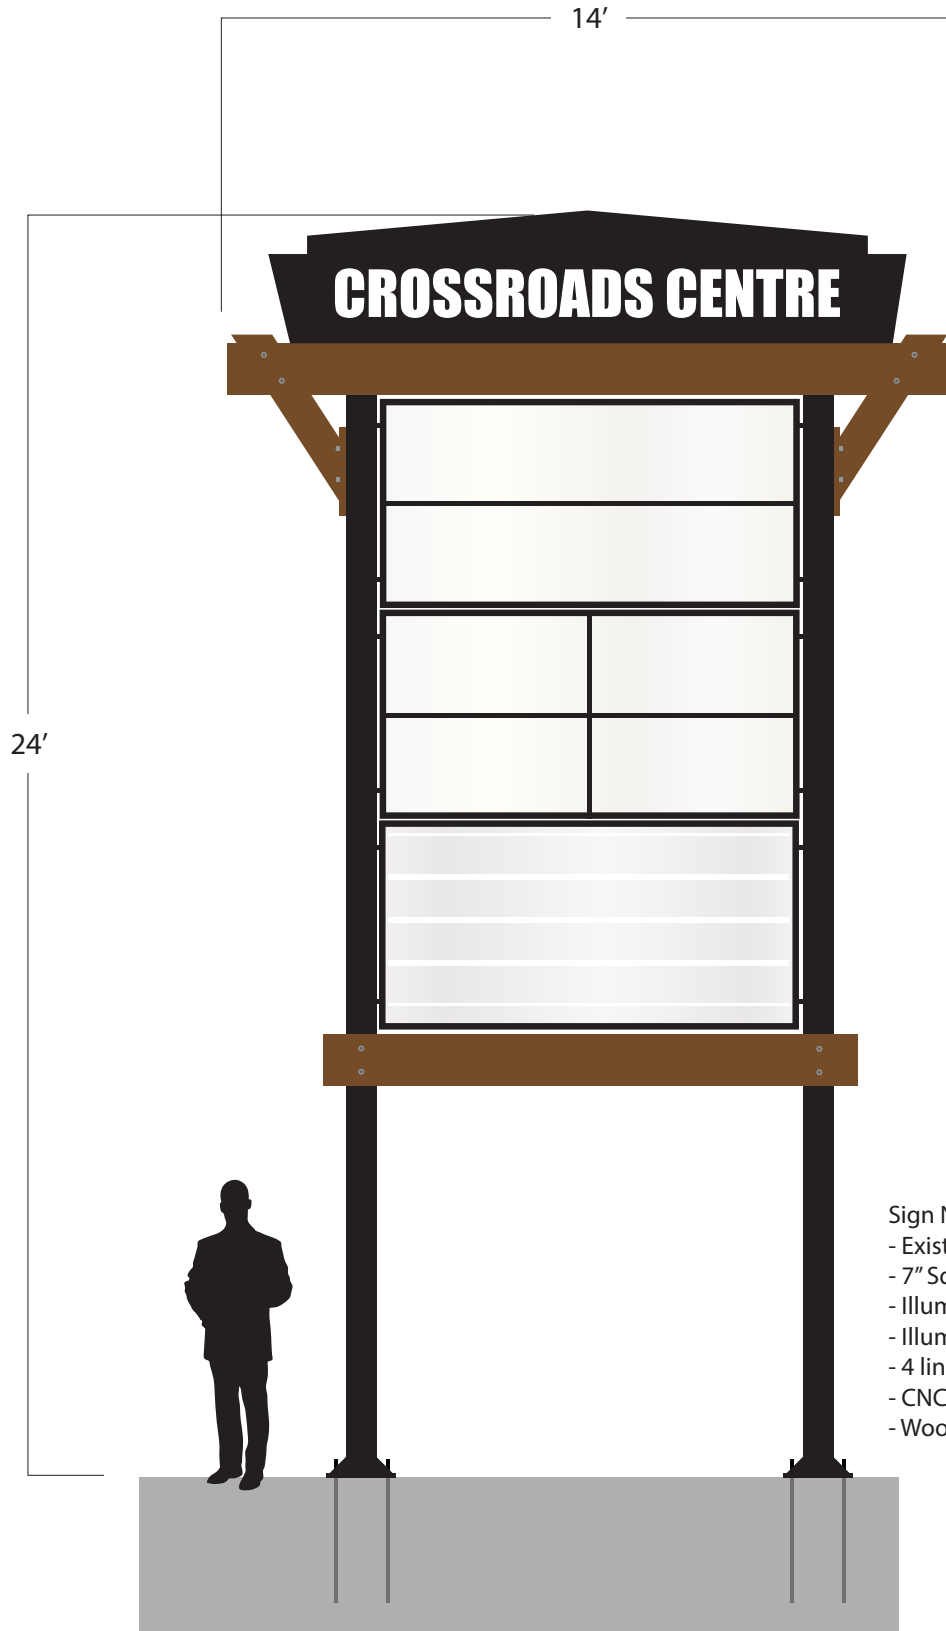

Crossroads Centre Freestanding Pylon Sign

Sign Note:

- Existing base and b. bolts
- 7" Square steel tubing poles
- Illuminated cabinets 48" x 97"
- Illuminated "CROSSROADS CENTRE"
- 4 line 8" Redo track lower cabinet
- CNC routed barn / wagon topper
- Wood trim detail, upper and lower